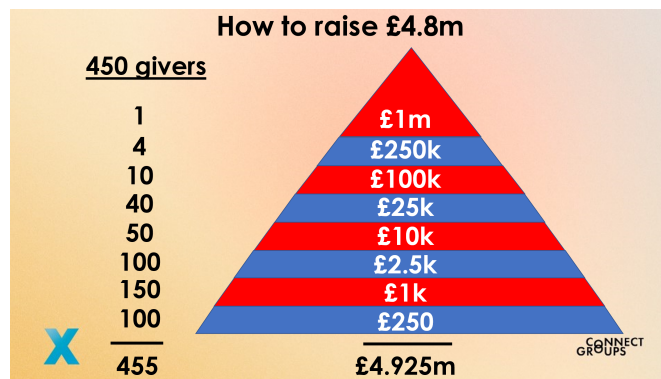

DISCUSS (25 minutes)

Multiplication of People through Evangelism (v.47b)

The Lord added to their number daily those who were being saved.

Q1. In what ways have you been able to share the good news about Jesus in this last year?

Q2. How have you been encouraged by new people being saved and becoming part of HTC in the last year?

Multiplication of People through Service (v.47a)

Praising God and enjoying the favour of all the people.

Q3. What struck you about how the foodbank has led to growth in the people of God over this last year? [service combined with evangelism]

Q4. Which of the five areas of the Wilberforce Incubator are you particularly passionate about?

1. Foodbank/debt advice, 2. Modern Day Slavery, 3. Unplanned pregnancy and child loss counselling,
4. Recovery from addictions, 5. Supporting Ex-offenders. [encourage people to watch the clips on the R250 blog]

Multiplication of People through Giving (v.45)

They sold property and possessions to give to anyone who had need.

Q5. How will increased financial giving at HTC lead to a growth in people coming to know Jesus?

Q6. What is generous, sacrificial giving going to look like for each of us – in terms of regular giving to HTC, and specific giving to Revitalise 250?

Q7. Have you reflected on which level on the Revitalise 250 giving pyramid you are going to be on (perhaps one up from what you initially decided?!) – and will you go to the HTC website to pledge/give?